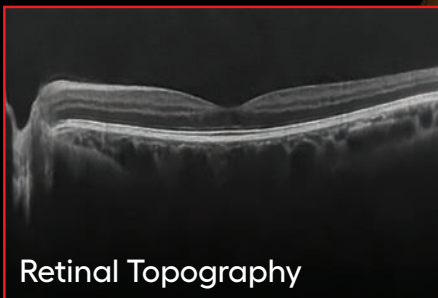

optomap® Swept Source OCT Atlas

Image independently verified. GA-00442 / 1
© 2025 Optos plc. All Rights Reserved.

*All OCT reference lines appear green or blue in OptosAdvance™.

optomap® Spectral Domain OCT Atlas