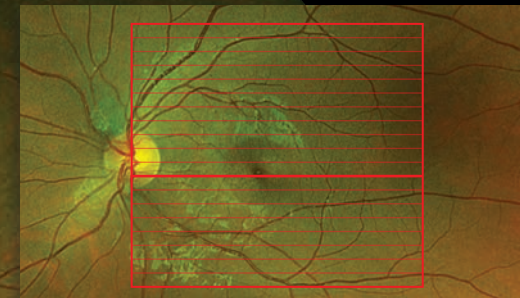

optomap® Swept Source OCT Atlas

Image independently verified. GA-00442 / 1
© 2025 Optos plc. All Rights Reserved.

*All OCT reference lines appear green or blue in OptosAdvance™.

optomap® Spectral Domain OCT Atlas