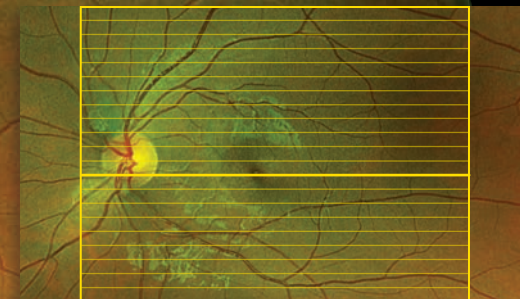

optomap® Swept Source OCT Atlas

Image independently verified. GA-00442 / 1
© 2025 Optos plc. All Rights Reserved.

*All OCT reference lines appear green or blue in OptosAdvance™.

optomap® Spectral Domain OCT Atlas