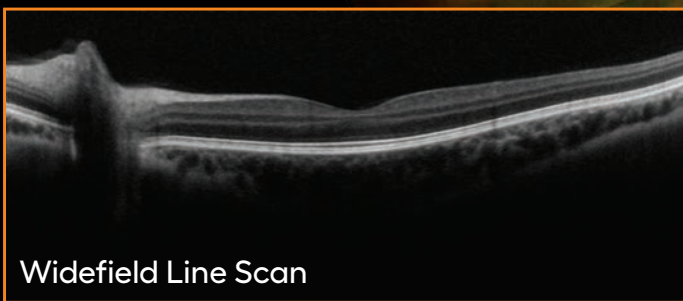

optomap® Swept Source OCT Atlas

Image independently verified. GA-00442 / 1
© 2025 Optos plc. All Rights Reserved.

*All OCT reference lines appear green or blue in OptosAdvance™.

optomap® Spectral Domain OCT Atlas