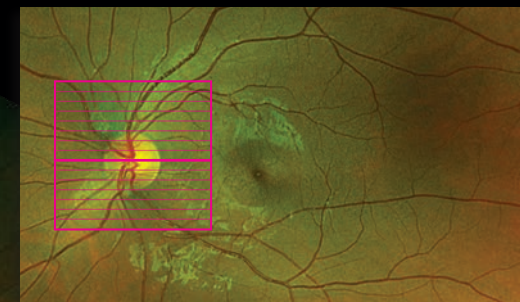

optomap® Swept Source OCT Atlas

Image independently verified. GA-00442 / 1
© 2025 Optos plc. All Rights Reserved.

*All OCT reference lines appear green or blue in OptosAdvance™.

optomap® Spectral Domain OCT Atlas